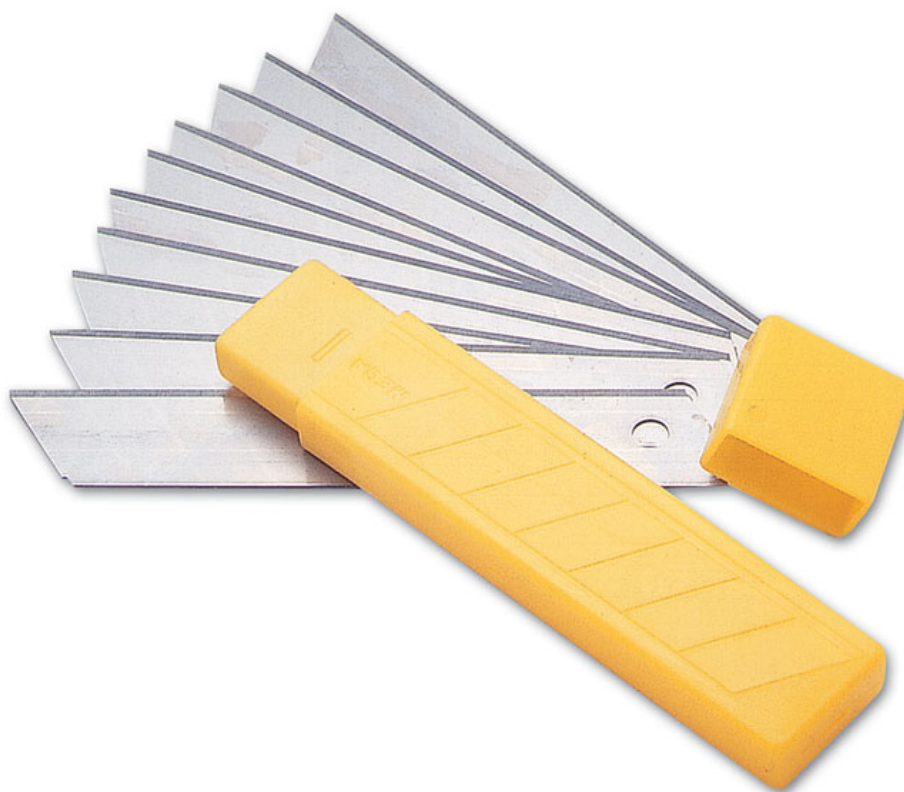

Snap Off Blades 10pc

10 x snap off blades suitable for use with our 2407 knife. Blade size 110mm x 17mm

Additional Information

-
-
-
-
-

<http://lasertools.co.uk/product/2432>